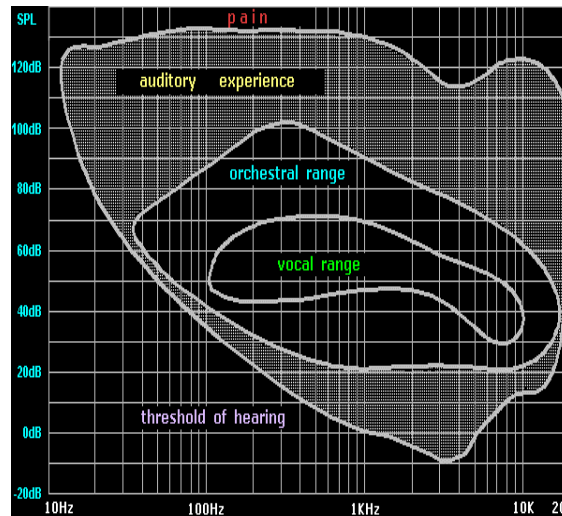

- | | |
|---|----------------|
| Lowest you can hear | 0 dBA |
| Quiet forest - no wind | 40 dBA |
| Normal conversation | 60 dBA |
| Vacuum cleaner at 10 ft. | 70 dBA |
| <i>Legal street bike, cruises at 35 mph, at 50 feet</i> | <i>72 dBA</i> |
| Heavy truck at 50 ft. | 80 dBA |
| <i>Legal street bike, wide open throttle, at 50 ft.</i> | <i>80 dBA</i> |
| Noisy factory | 90 dBA |
| <i>Really loud obnoxious street bike at 50 ft.</i> | <i>100 dBA</i> |
| Rock concert | 110 dBA |